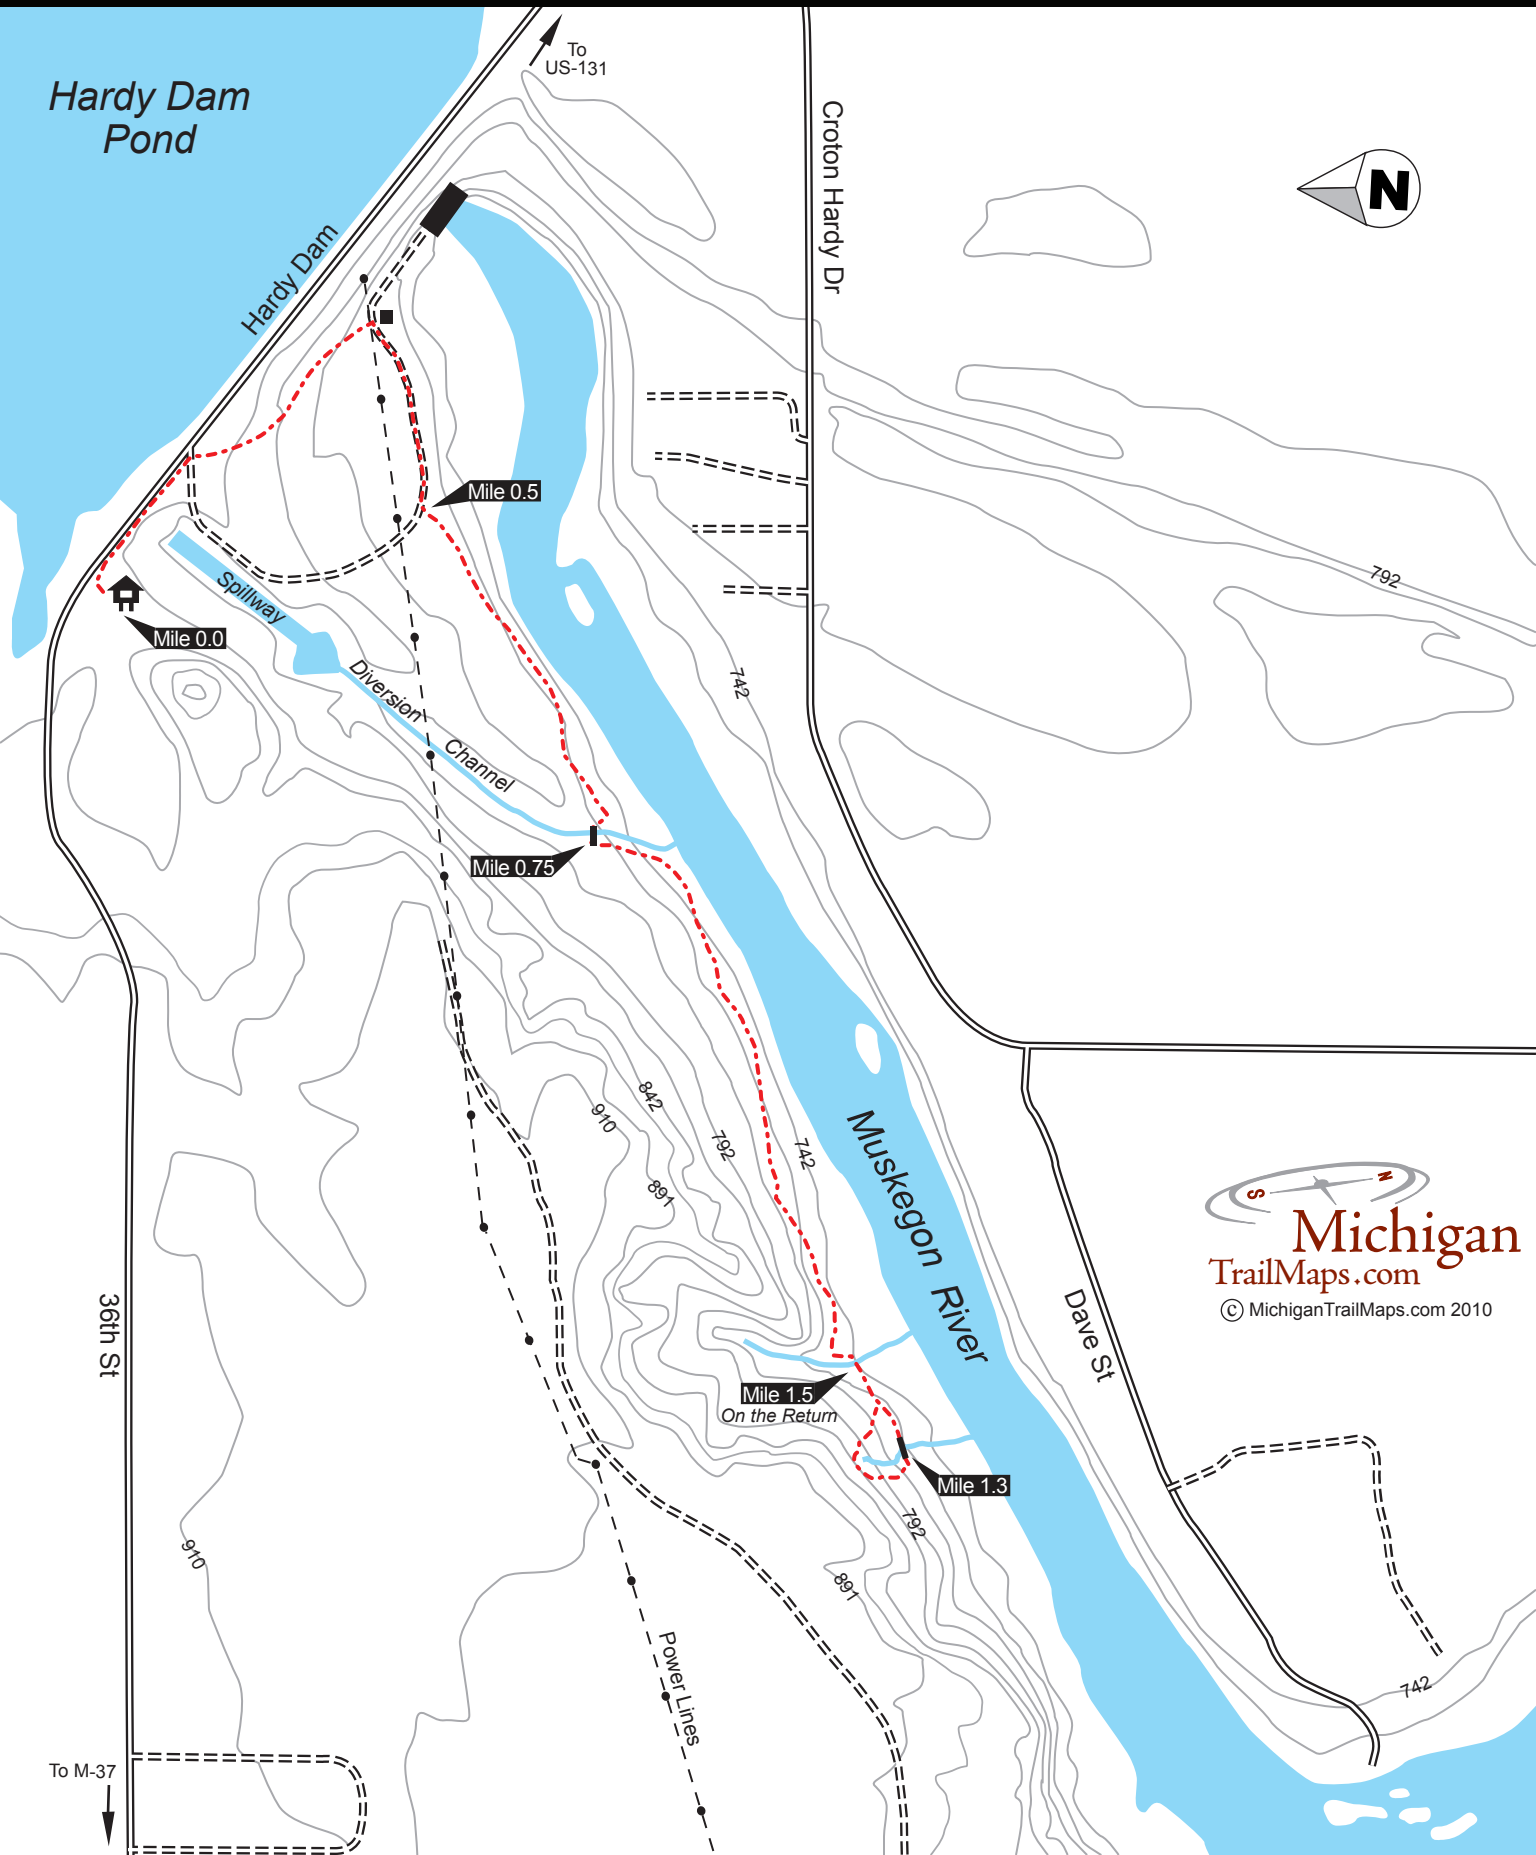

# Hardy Dam Rustic Nature Trail

## Hardy Dam - Consumers Energy

  
**Michigan**  
TrailMaps.com  
© MichiganTrailMaps.com 2010

To M-37

To US-131

Croton Hardy Dr

Dave St

36th St

Hardy Dam Pond

Hardy Dam

Spillway

Diversion Channel

Muskegon River

Power Lines

Mile 0.0

Mile 0.5

Mile 0.75

Mile 1.5  
On the Return

Mile 1.3

792

742

842

910

891

792