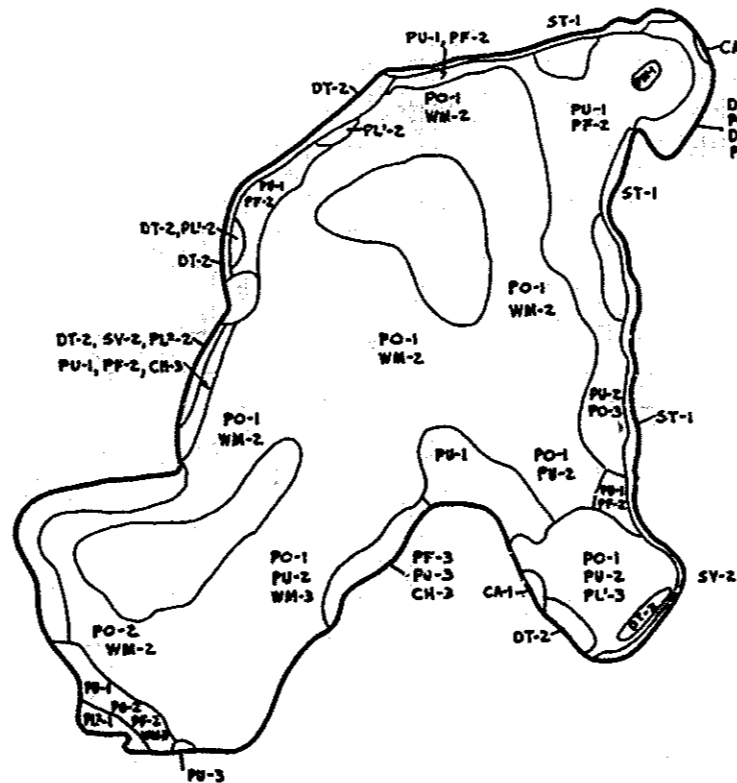

55-8-7

R-9  
U.S. Department of Agriculture  
Forest Service  
LAKE AND STREAM SURVEY  
PETTIBONE LAKE  
Manistee National Forest  
Michigan

Location: Sec. 13, 24, T.16N. R.13W.  
Scale: 1/16 Inches = 1 Mile

Area 44.35 Acres  
Length of Shoreline 1.42 Miles

Contour Map  
Contour Interval = 5'

Cover Type And  
Lake Bottom Soil Type Map

Aquatic Vegetation Map

1 - Abundant  
2 - Common  
3 - Rare

J-8-55

9-25-40 P.J.W.