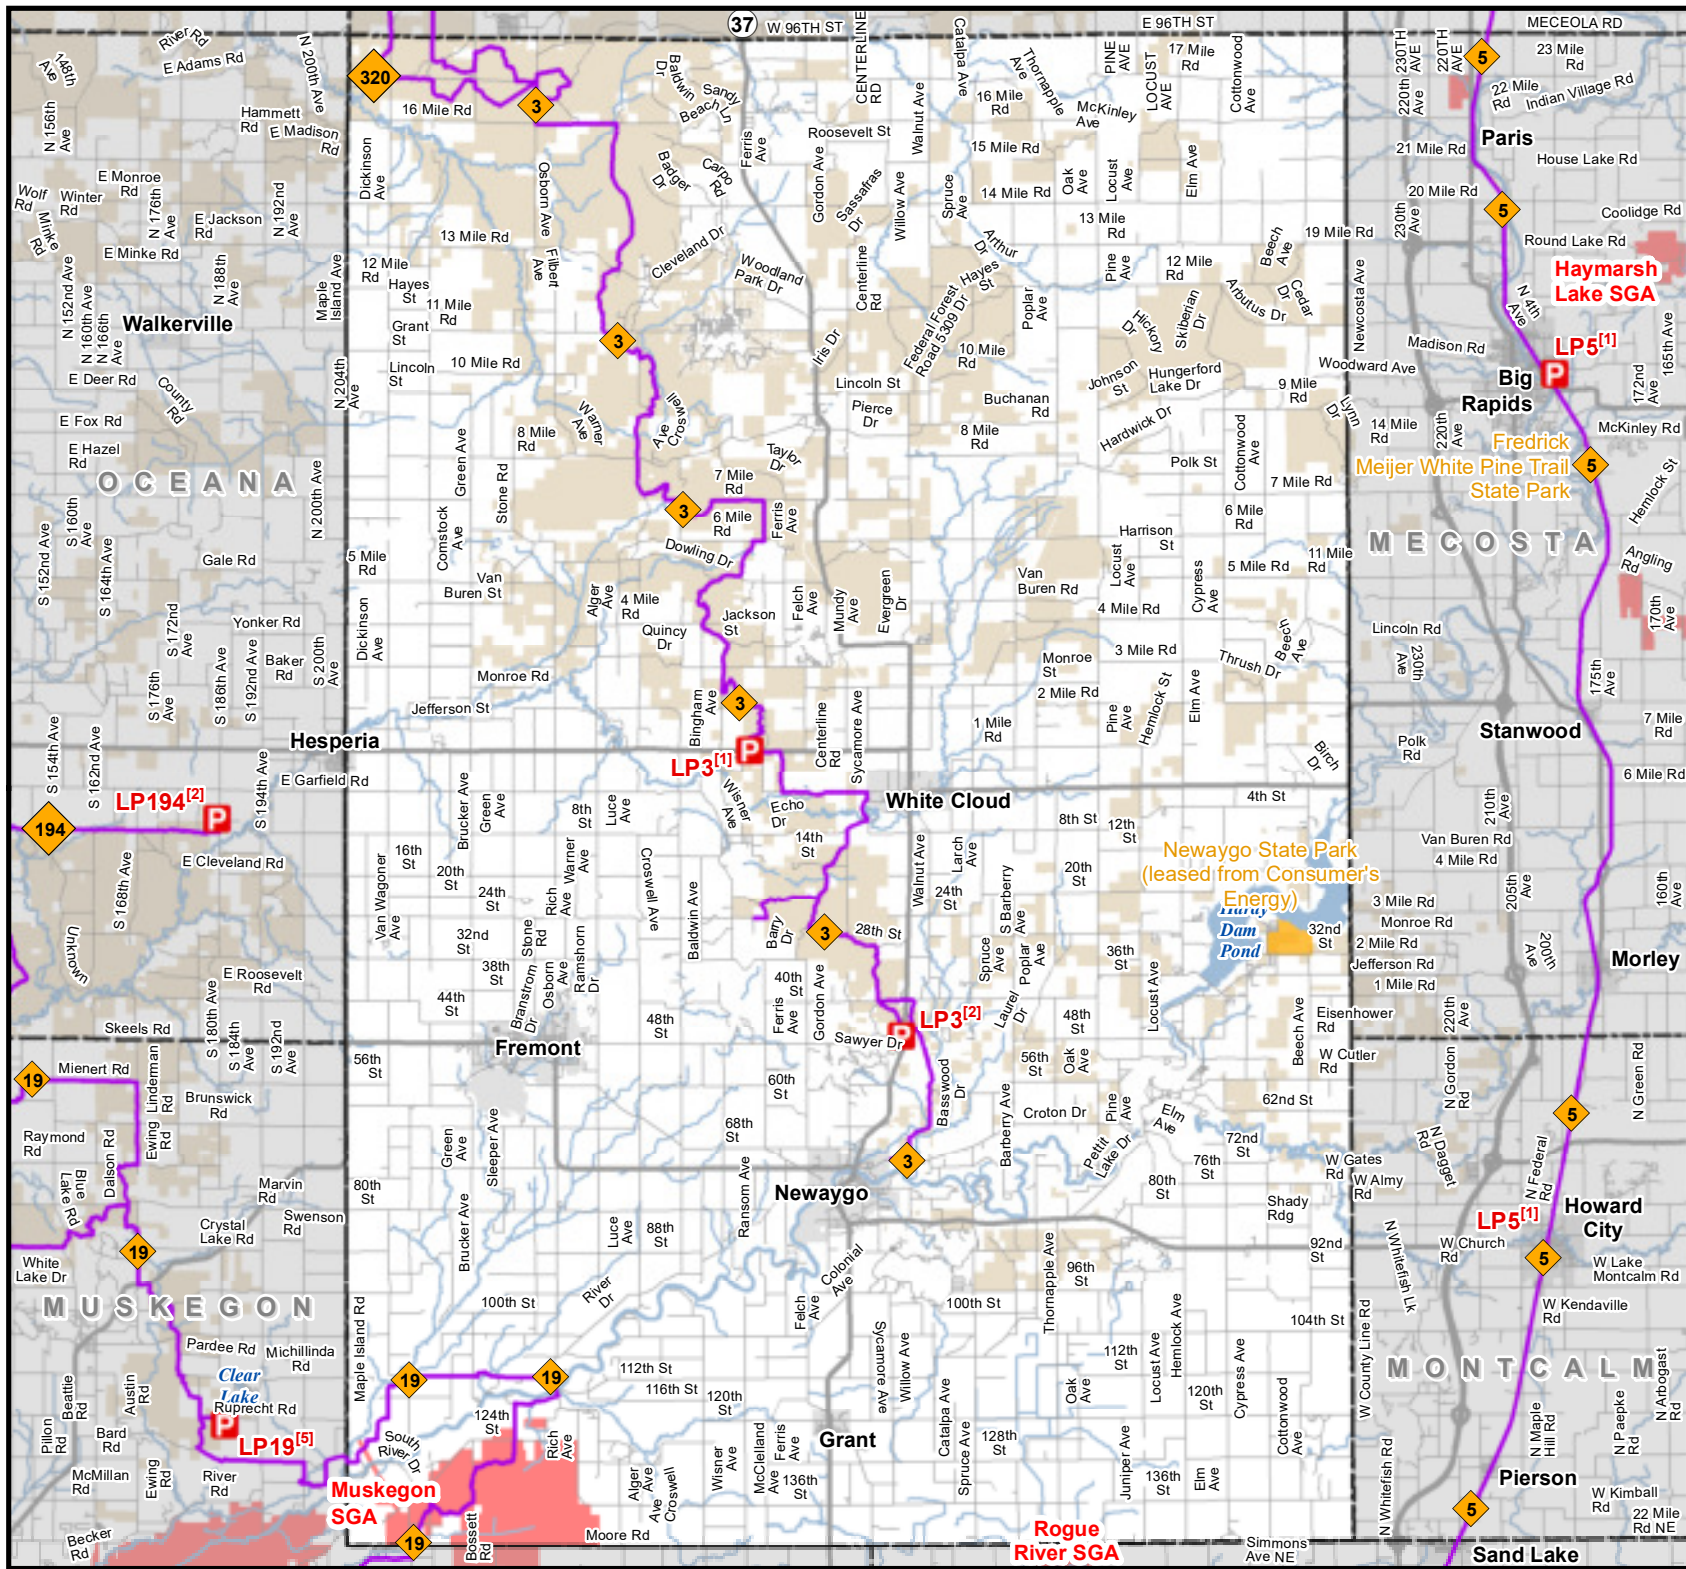

# Michigan Department of Natural Resources Designated Snowmobile Trails

Newaygo County

Updated: 10/23/2020

0 1 2 Miles

- P Parking Lot
- Designated Snowmobile Trails
- Highway
- Paved Road
- Gravel or Dirt Road
- State Park Boundary
- State Game Area
- Federal Land
- Lakes and Rivers
- City or Village
- County Boundary Outline

LP3<sup>[1]</sup> Unimproved Trail West of the End of Ferris Ave

LP3<sup>[2]</sup> Westside Evergreen Drive North of Int with Lake Shore Blvd

Michigan.gov/Snowmobiling

Rogue River SGA

Sand Lake